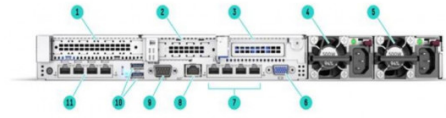

Šifra: 106663
Kategorija proizvoda: Serveri
Proizvođač: HP

Cena: **454.580,00**

- Rear View - Standard for all DL360 Gen10**
- | | |
|--|--|
| 1. Slot 1 PCIe 3.0 Option: Rear Drive +1 SFF or 1 uFF SSD (2x M.2 cartridges) | 7. Embedded 4x 1GbE Adapter (if equipped)* |
| 2. Slot 2 PCIe 3.0 | 8. iLO Management Port |
| 3. Option: Slot 3 PCIe 3.0 (Requires 2nd processor) | 9. Option: Serial Port |
| 4. Power Supply 2 | 10. USB 3.0 Ports |
| 5. Power Supply 1 | 11. Option: FlexibleLOM (Shown: 4x 1GbE)** |
| 6. VGA port | |